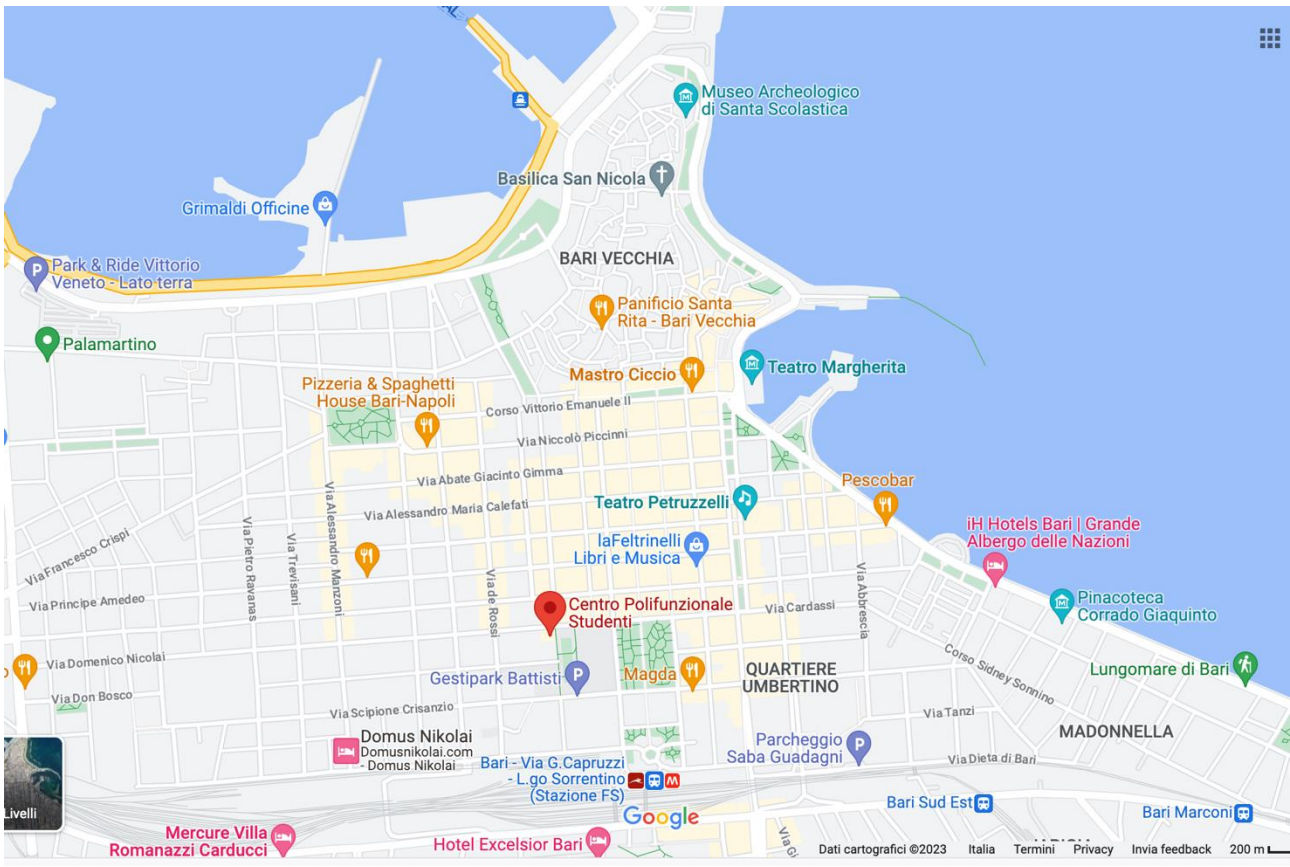

Travelling and Accommodation

Venue

The event will be held in the city center of Bari, Centro Polifunzionale studenti, Piazza C. Battisti 1.

Getting to Bari

The nearest airport is **Bari Palese**. Regular buses and trains run from Palese airport to the city center of Bari: [bus routes](#) and [trains](#).

For international travel, you may need to fly into **Milano** or **Roma** and then to Bari. From these airports you might also consider using Trenitalia or Italo, which get you to Bari in 7 or 4 hours respectively.

Accommodation

There are a number of places to stay in Bari. We recommend:

Grande Albergo delle Nazioni 5*****

Hi Hotel Bari 4****

Hotel Boston 4****

Hotel Excelsior 4****

Hotel Oriente 4****

The Nicolaus Hotel 4****

Villa Romanazzi Carducci 4****

Hotel Adria 3***